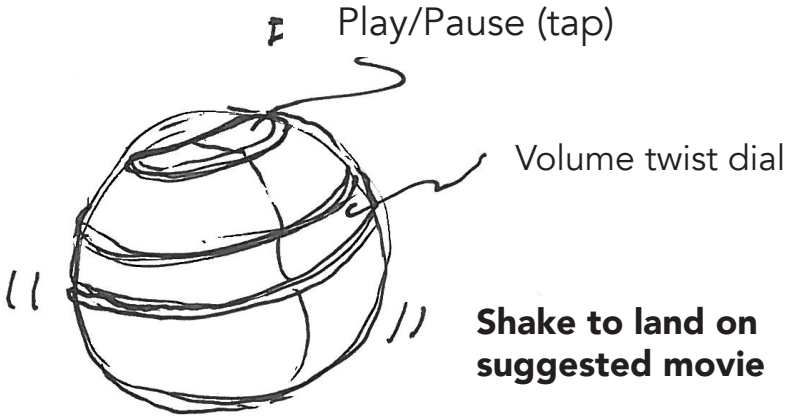

duo

reimagined controllers for streaming media,
games & entertainment. Designed for
Samsung's VBL and modeled in Solidworks.

research

- **video streaming** services are growing
- launch of Stadia - **streamed gaming**
- **accessibility** creates casual gaming

Need for a controller that works with all streamed services and has **visual appeal within its environment**

branding and form inspiration

ideation

form development

Foam and clay were used to help improve the ergonomics of the form and create a sense of balance.

one trigger &
two secondary buttons
on each controller

low-profile sliding joysticks

matte rubber
over-mold

wireless charging dock

duo

final concept

duo can be used as a navigator for media or simple games with one controller.