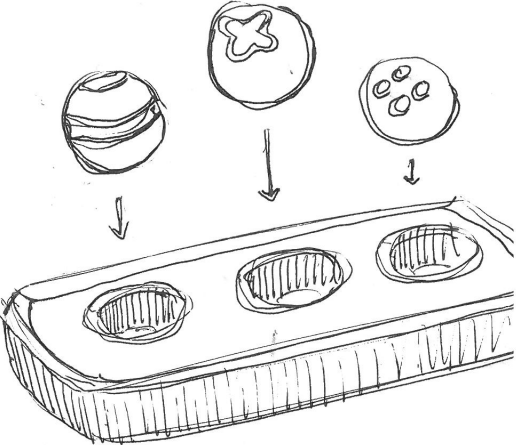

duo

reimagined controllers for streaming media,
games & entertainment. Designed for
Samsung's VBL and modeled in Solidworks.

research

- **video streaming** services are growing
- launch of Stadia - **streamed gaming**
- **accessibility** creates casual gaming

Need for a controller that works with all streamed services and has **visual appeal within its environment**

branding and form inspiration

ideation

form development

Foam and clay were used to help improve the ergonomics of the form and create a sense of balance.

one trigger &
two secondary buttons
on each controller

low-profile sliding joysticks

matte rubber
over-mold

wireless charging dock

duo

final concept

duo can be used as a navigator for media or simple games with one controller.

Picking up both provides full capabilities of a typical game controller.