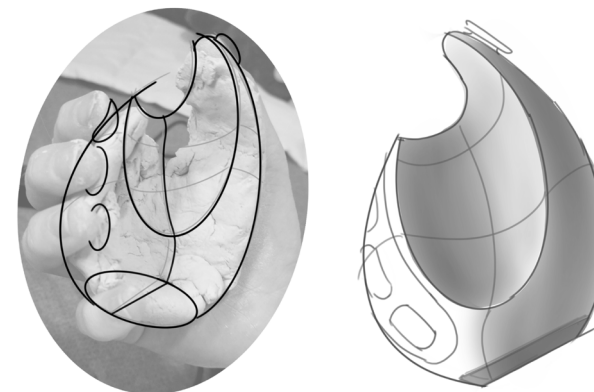

Need for a controller that works with all streamed services and has **visual appeal within its environment**

branding and form inspiration

ideation

form development

Foam and clay were used to help improve the ergonomics of the form and create a sense of balance.

one trigger &
two secondary buttons
on each controller

low-profile sliding joysticks

matte rubber
over-mold

wireless charging dock

duo

final concept

duo can be used as a navigator for media or simple games with one controller.

Picking up both provides full capabilities of a typical game controller.