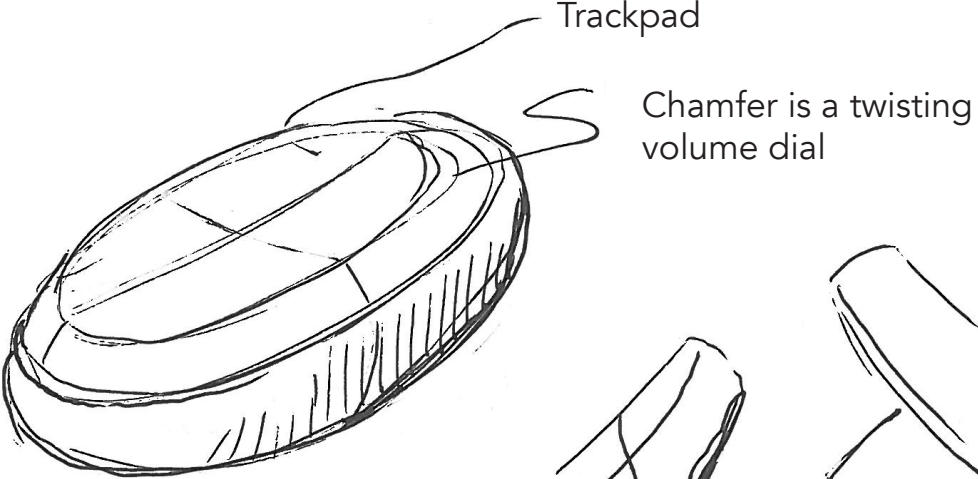

duo

reimagined controllers for streaming media,
games & entertainment. Designed for
Samsung's VBL and modeled in Solidworks.

research

- **video streaming** services are growing
- launch of Stadia - **streamed gaming**
- **accessibility** creates casual gaming

Need for a controller that works with all streamed services and has **visual appeal within its environment**

branding and form inspiration

ideation

form development

Foam and clay were used to help improve the ergonomics of the form and create a sense of balance.

one trigger &
two secondary buttons
on each controller

low-profile sliding joysticks

matte rubber
over-mold

wireless charging dock

duo

final concept

duo can be used as a navigator for media or simple games with one controller.